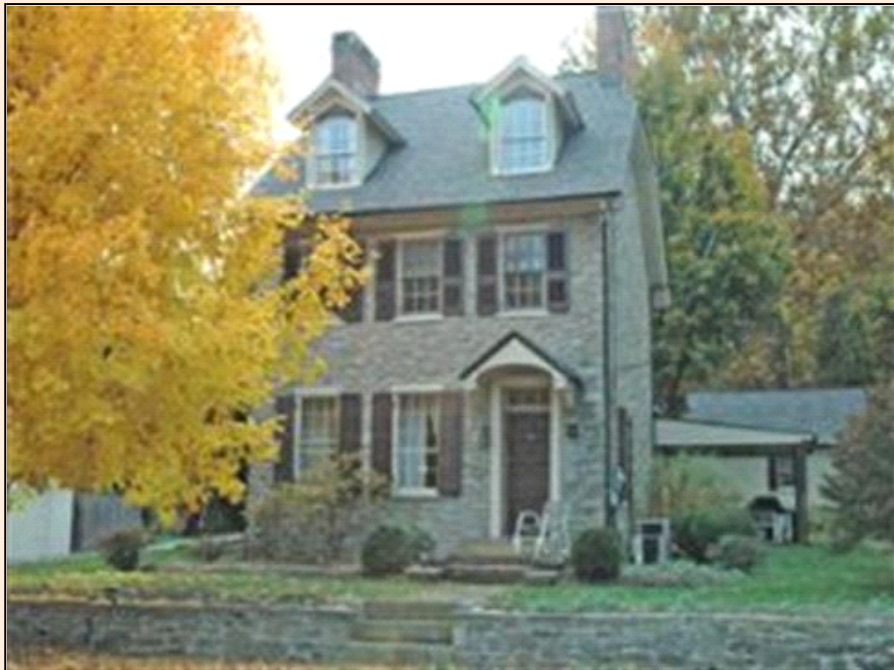

Bucks County Buckingham

Quaint Stone Colonial

PROPERTY DETAILS

Listing Price: **\$450,000**

Listing Address: Bucks County
Buckingham
PA 18912

Bedrooms: 3

Full Baths: 1

Partial Baths: 1

Lot Size: 0.19

Style: Colonial

Garage: 2 car

Heat Source: Oil

Schools: Ctrl Bucks

QR Code:
On a SmartPhone?
Scan the QR code
to see this listing

PROPERTY DESCRIPTION

Own a piece of history in this well cared for updated stone colonial located in Buckingham Township, PA. The property is complete with pumpkin pine floors, remodeled eat-in kitchen with access to covered porch, and a cozy living room with fireplace. This is a great opportunity that lends itself to a permanent home or a weekend getaway. The location of this property provides easy access to Doylestown and NewHope, PA; and Lambertville, NJ. Call or email for additional details!